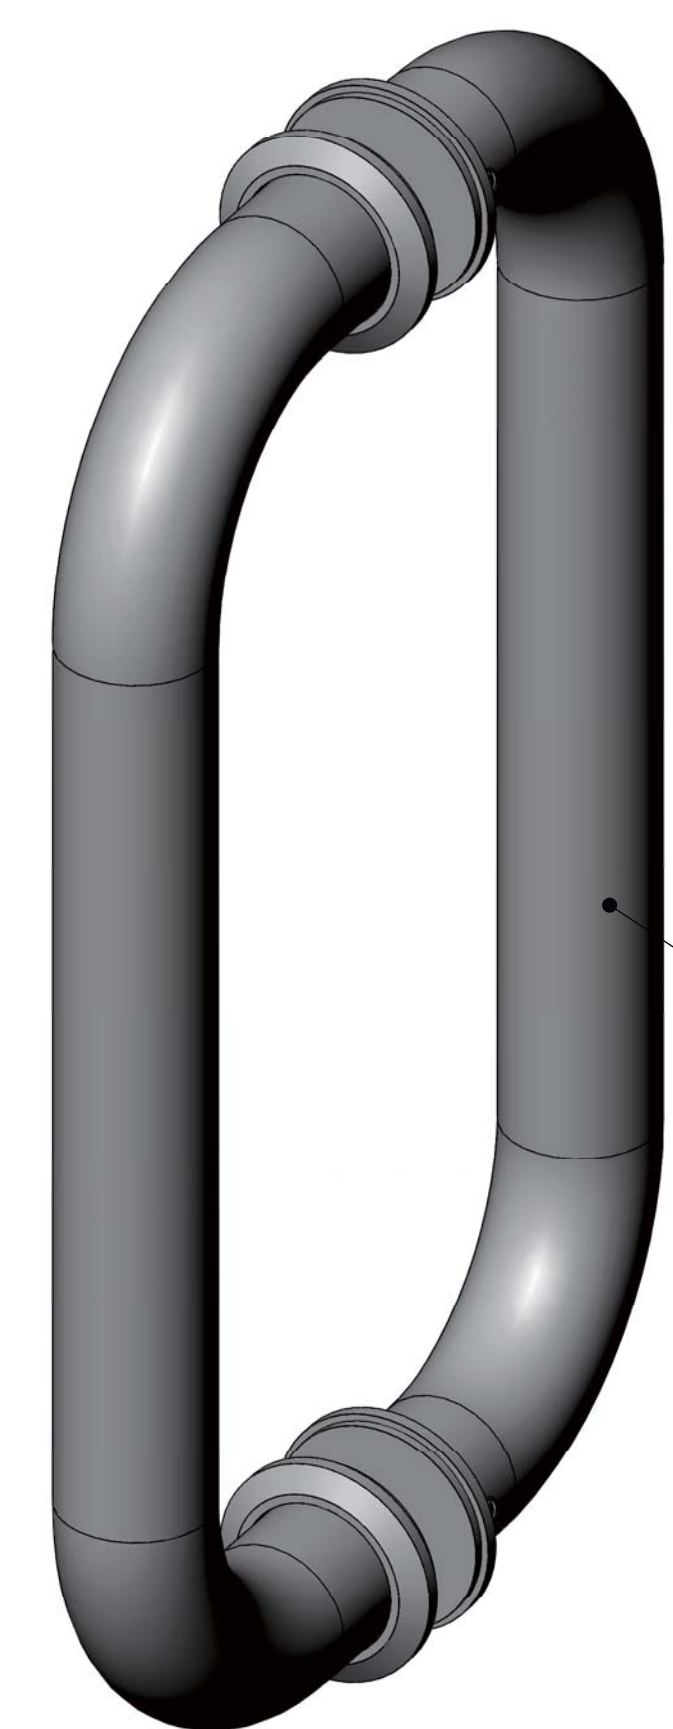

Handle

JP0224(60"X76")