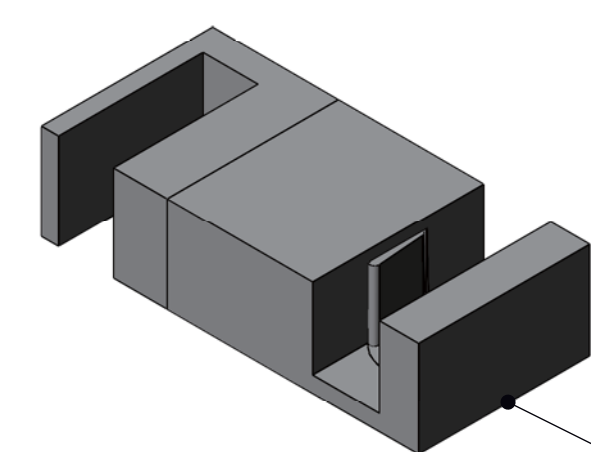

#### **Dimension(60 in. W x 76 in. H)**

- ☞ Fits 56" to 60" finished opening
- ☞ Up to 4" (102mm) in width adjustment
- ☞ Custom made is available

#### **Hardware**

- ☞ Aluminum U channel as wall profile for uneven wall
- ☞ #304 stainless steel wheel with out-of-center adjustment
- ☞ Slim aluminum bottom threshold designed to reduce water leakage
- ☞ #304 stainless steel handle
- ☞ Hardware finished in Chrome, Brushed, Black

Top Rail

Glass holder

Stopper

Handle

Center Guide

JP0224(60"X76")