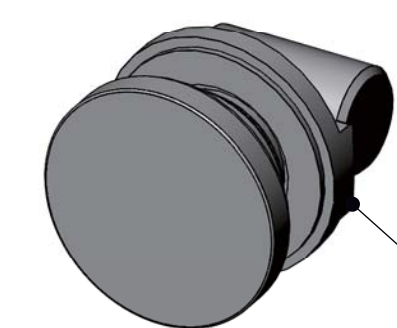

#### **Hardware**

- ☞ Aluminum U channel as wall profile for uneven wall
- ☞ #304 stainless steel wheel with out-of-center adjustment
- ☞ Slim aluminum bottom threshold designed to reduce water leakage
- ☞ #304 stainless steel handle
- ☞ Hardware finished in Chrome, Brushed, Black

Chrome

Brushed

Black

Roller

Anti-Jump Assembly

U-Channel

Anti Splash Threshold

Wall Bracket Assembly

Top Rail

Glass holder

Stopper

Handle

Center Guide

JP0224(60"X76")