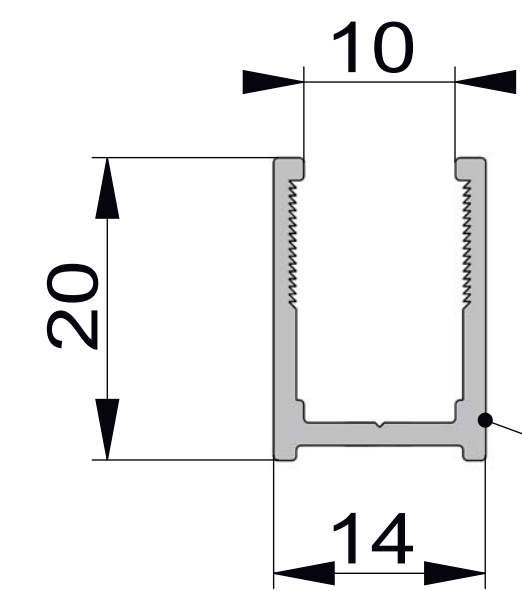

#### **Dimension(60 in. W x 76 in. H)**

- ☞ Fits 56" to 60" finished opening
- ☞ Up to 4" (102mm) in width adjustment
- ☞ Custom made is available

#### **Hardware**

- ☞ Aluminum U channel as wall profile for uneven wall
- ☞ #304 stainless steel wheel with out-of-center adjustment
- ☞ Slim aluminum bottom threshold designed to reduce water leakage
- ☞ #304 stainless steel handle
- ☞ Hardware finished in Chrome, Brushed, Black

Chrome

Brushed

Black

Roller

Anti-Jump Assembly

U-Channel

Anti Splash Threshold

Wall Bracket Assembly

Top Rail

Glass holder

Stopper

Handle

Center Guide

JP0224(60"X76")