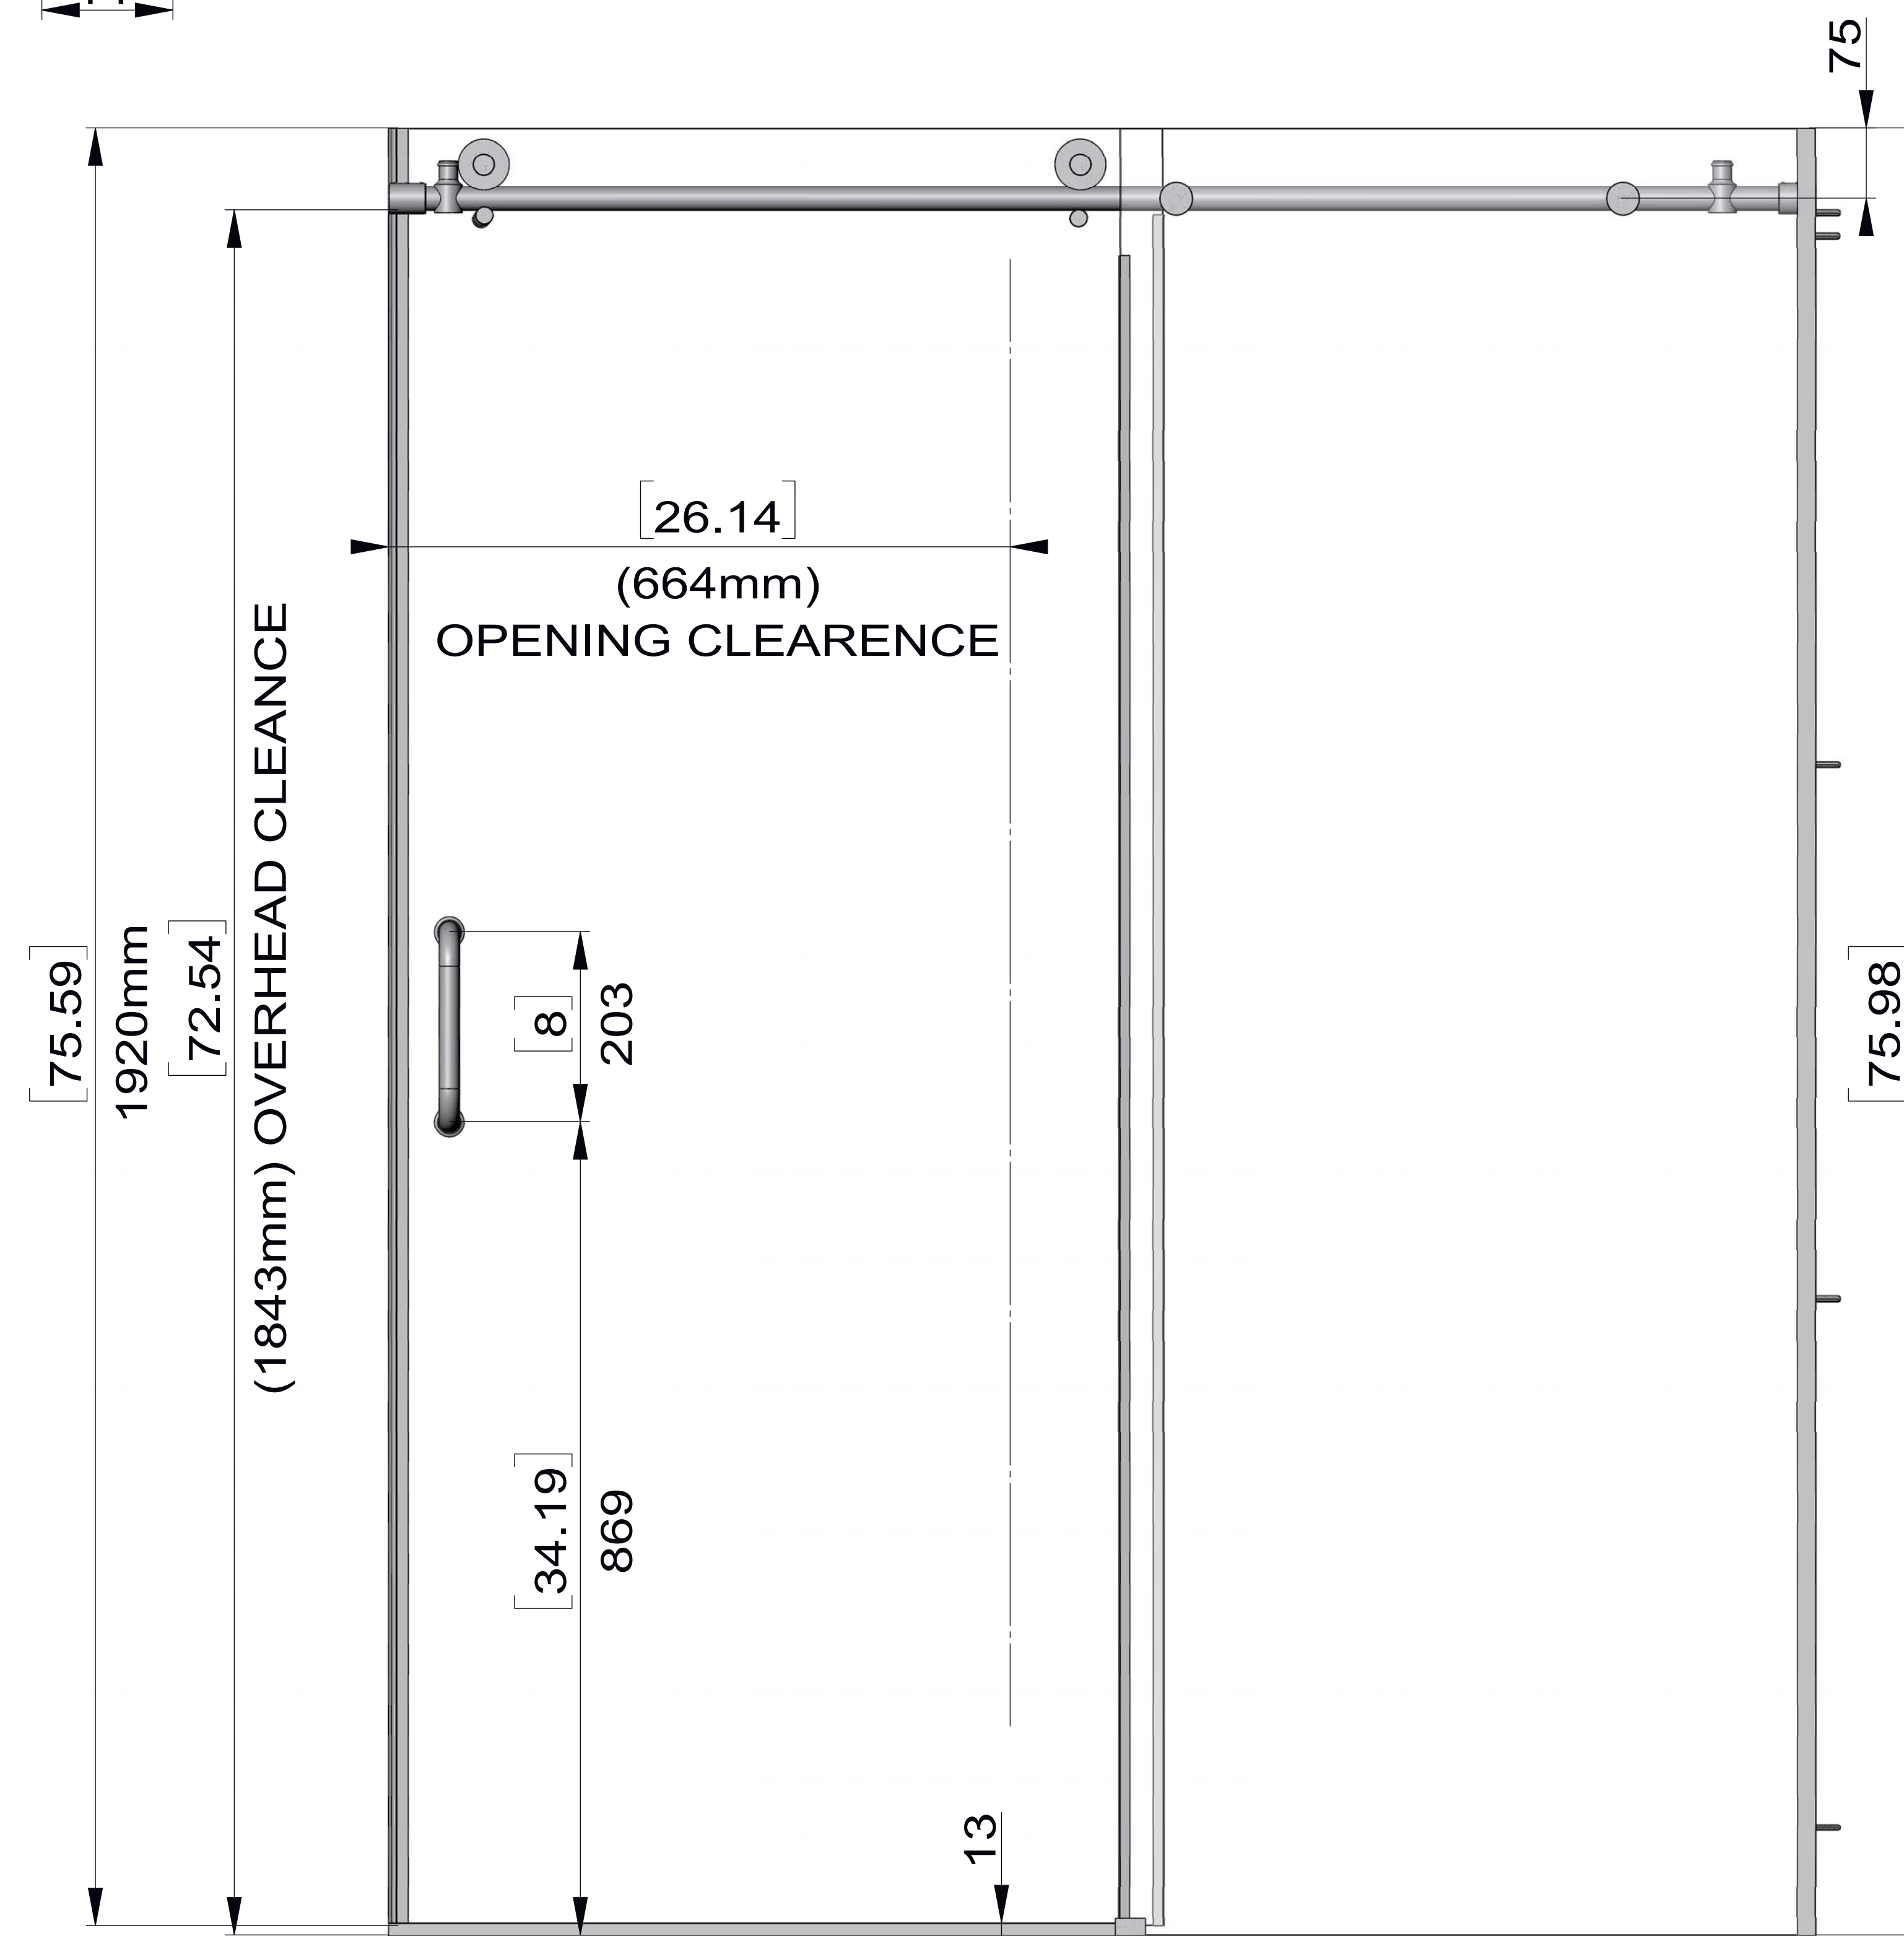

#### **Dimension(60 in. W x 76 in. H)**

- ☞ Fits 56" to 60" finished opening
- ☞ Up to 4" (102mm) in width adjustment
- ☞ Custom made is available

#### **Glass**

- ☞ 3/8 in. (10mm) thick or 5/16 in.(8mm) tempered glass
- ☞ ANSI certified tempered glass

#### **Hardware**

- ☞ Aluminum U channel as wall profile for uneven wall
- ☞ #304 stainless steel wheel with out-of-center adjustment
- ☞ Slim aluminum bottom threshold designed to reduce water leakage
- ☞ #304 stainless steel handle
- ☞ Hardware finished in Chrome, Brushed, Black

Top Rail

Glass holder

Stopper

Handle

Center Guide

JP0224(60"X76")