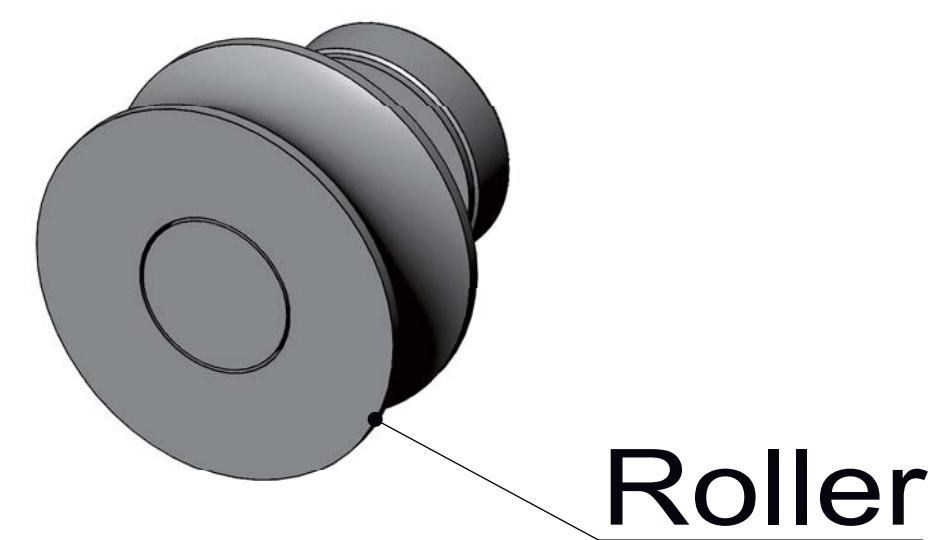

#### **Hardware**

- ☞ Aluminum U channel as wall profile for uneven wall
- ☞ #304 stainless steel wheel with out-of-center adjustment
- ☞ Slim aluminum bottom threshold designed to reduce water leakage
- ☞ #304 stainless steel handle
- ☞ Hardware finished in Chrome, Brushed, Black

Chrome

Brushed

Black

Roller

Anti-Jump Assembly

U-Channel

Anti Splash Threshold

Wall Bracket Assembly