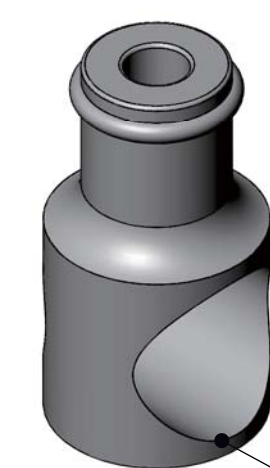

#### **Hardware**

- ☞ Aluminum U channel as wall profile for uneven wall
- ☞ #304 stainless steel wheel with out-of-center adjustment
- ☞ Slim aluminum bottom threshold designed to reduce water leakage
- ☞ #304 stainless steel handle
- ☞ Hardware finished in Chrome, Brushed, Black

Chrome

Brushed

Black

Roller

Anti-Jump Assembly

U-Channel

Anti Splash Threshold

Wall Bracket Assembly

Top Rail

Glass holder

Stopper

Handle

Center Guide

JP0224(60"X76")