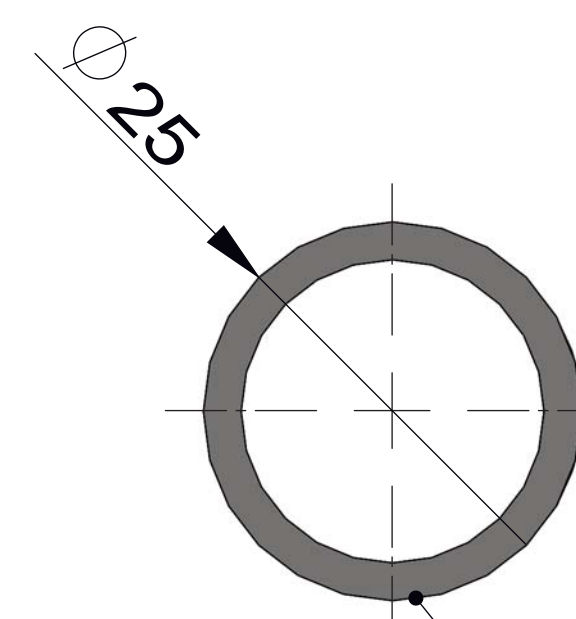

#### **Dimension(60 in. W x 76 in. H)**

- ☞ Fits 56" to 60" finished opening
- ☞ Up to 4" (102mm) in width adjustment
- ☞ Custom made is available

#### **Hardware**

- ☞ Aluminum U channel as wall profile for uneven wall
- ☞ #304 stainless steel wheel with out-of-center adjustment
- ☞ Slim aluminum bottom threshold designed to reduce water leakage
- ☞ #304 stainless steel handle
- ☞ Hardware finished in Chrome, Brushed, Black

Chrome

Brushed

Black

Roller

Anti-Jump Assembly

U-Channel

Anti Splash Threshold

Wall Bracket Assembly

Top Rail

Glass holder

Stopper

Handle

Center Guide

JP0224(60"X76")