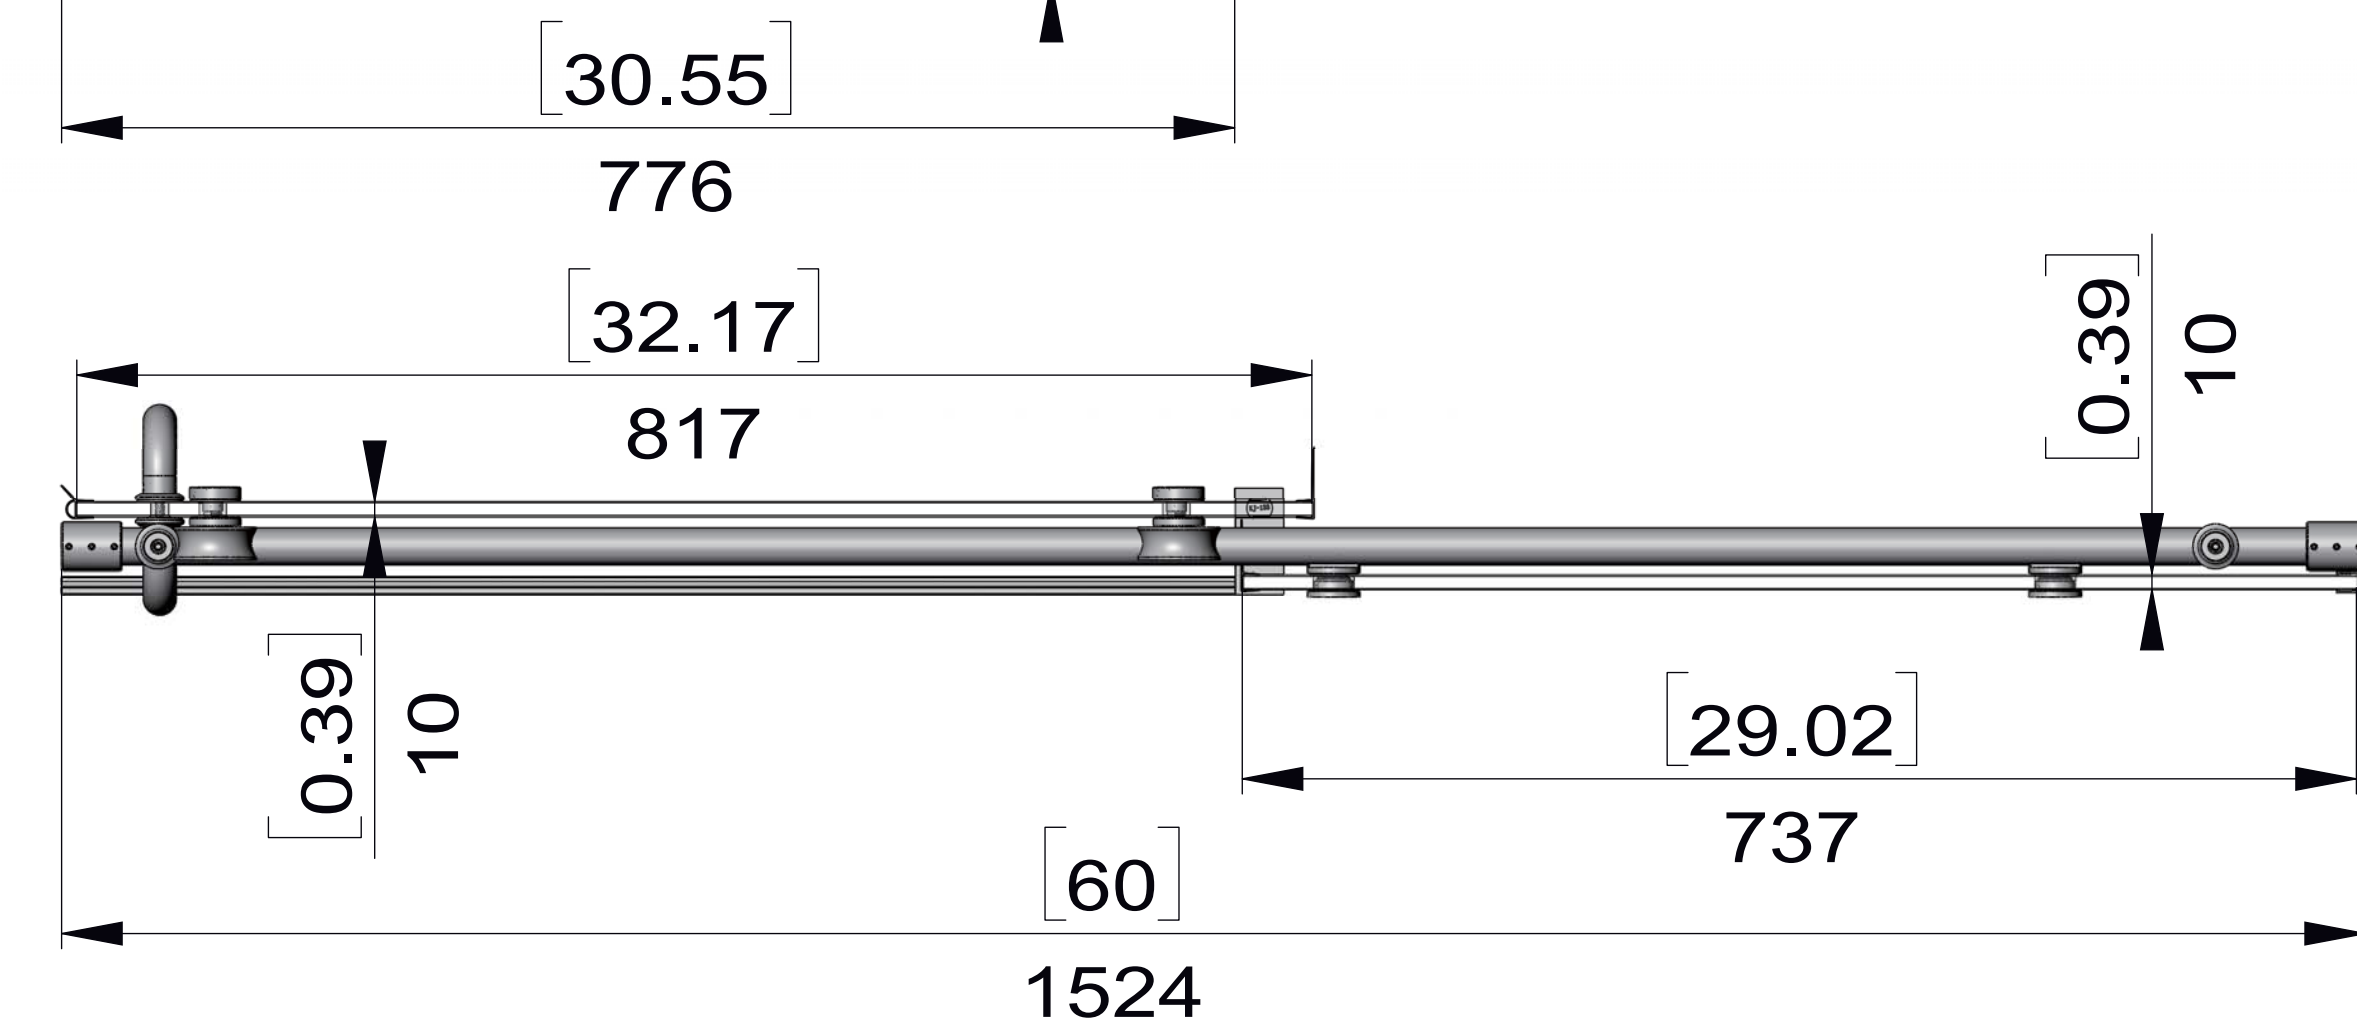

#### **Dimension(60 in. W x 76 in. H)**

- ☞ Fits 56" to 60" finished opening
- ☞ Up to 4" (102mm) in width adjustment
- ☞ Custom made is available

#### **Hardware**

- ☞ Aluminum U channel as wall profile for uneven wall
- ☞ #304 stainless steel wheel with out-of-center adjustment
- ☞ Slim aluminum bottom threshold designed to reduce water leakage
- ☞ #304 stainless steel handle
- ☞ Hardware finished in Chrome, Brushed, Black

Top Rail

Glass holder

Stopper

Handle

Center Guide

JP0224(60"X76")