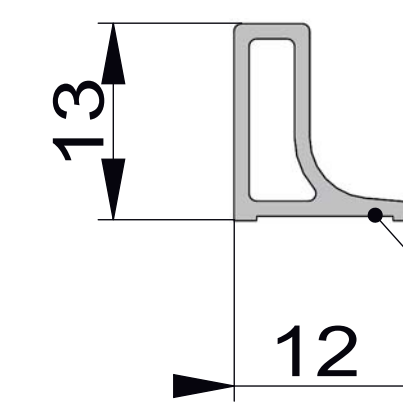

#### **Dimension(60 in. W x 76 in. H)**

- ☞ Fits 56" to 60" finished opening
- ☞ Up to 4" (102mm) in width adjustment
- ☞ Custom made is available

#### **Hardware**

- ☞ Aluminum U channel as wall profile for uneven wall
- ☞ #304 stainless steel wheel with out-of-center adjustment
- ☞ Slim aluminum bottom threshold designed to reduce water leakage
- ☞ #304 stainless steel handle
- ☞ Hardware finished in Chrome, Brushed, Black

Chrome

Brushed

Black

Roller

Anti-Jump Assembly

U-Channel

Anti Splash Threshold

Wall Bracket Assembly

Top Rail

Glass holder

Stopper

Handle

Center Guide

JP0224(60"X76")