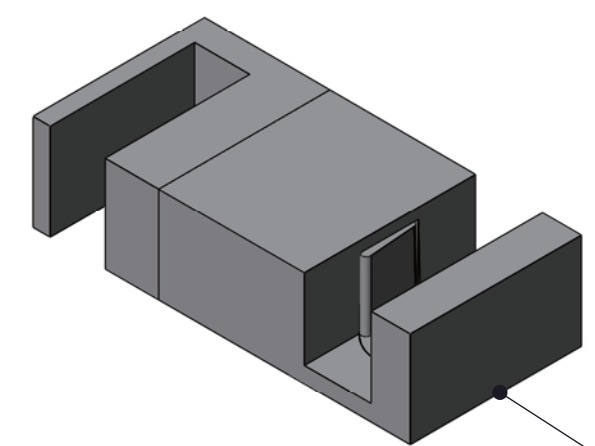

Center Guide