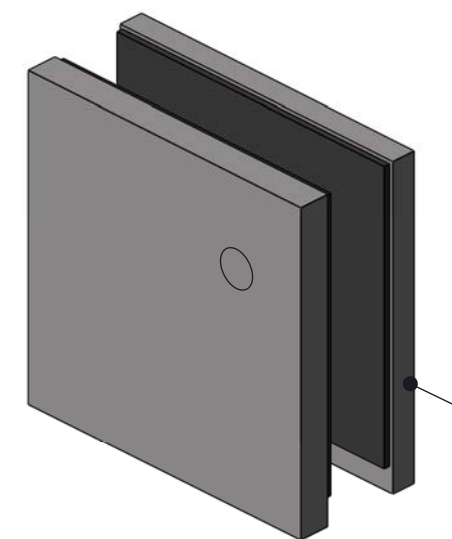

SPECIFICATIONS

Dimension(60 in. W x 76 in. H)

- ☞ Fits 56" to 60" finished opening
- ☞ Up to 4" (102mm) in width adjustment
- ☞ Custom made is available

Glass

- ☞ 3/8 in. (10mm) thick or 5/16 in.(8mm) tempered glass
- ☞ ANSI certified tempered glass

Hardware

- ☞ Metal sliding construction
- ☞ #304 stainless steel wheel with out-of-center adjustment
- ☞ Anti-splash slim aluminum threshold to prevent water spills
- ☞ #304 stainless steel handle
- ☞ Hardware finished in Chrome, Brushed, Black

Chrome

Brushed

Black

Roller

Top Rail

Guide Rail Bracket (L)

Guide Rail Bracket (R)

Wall Bracket