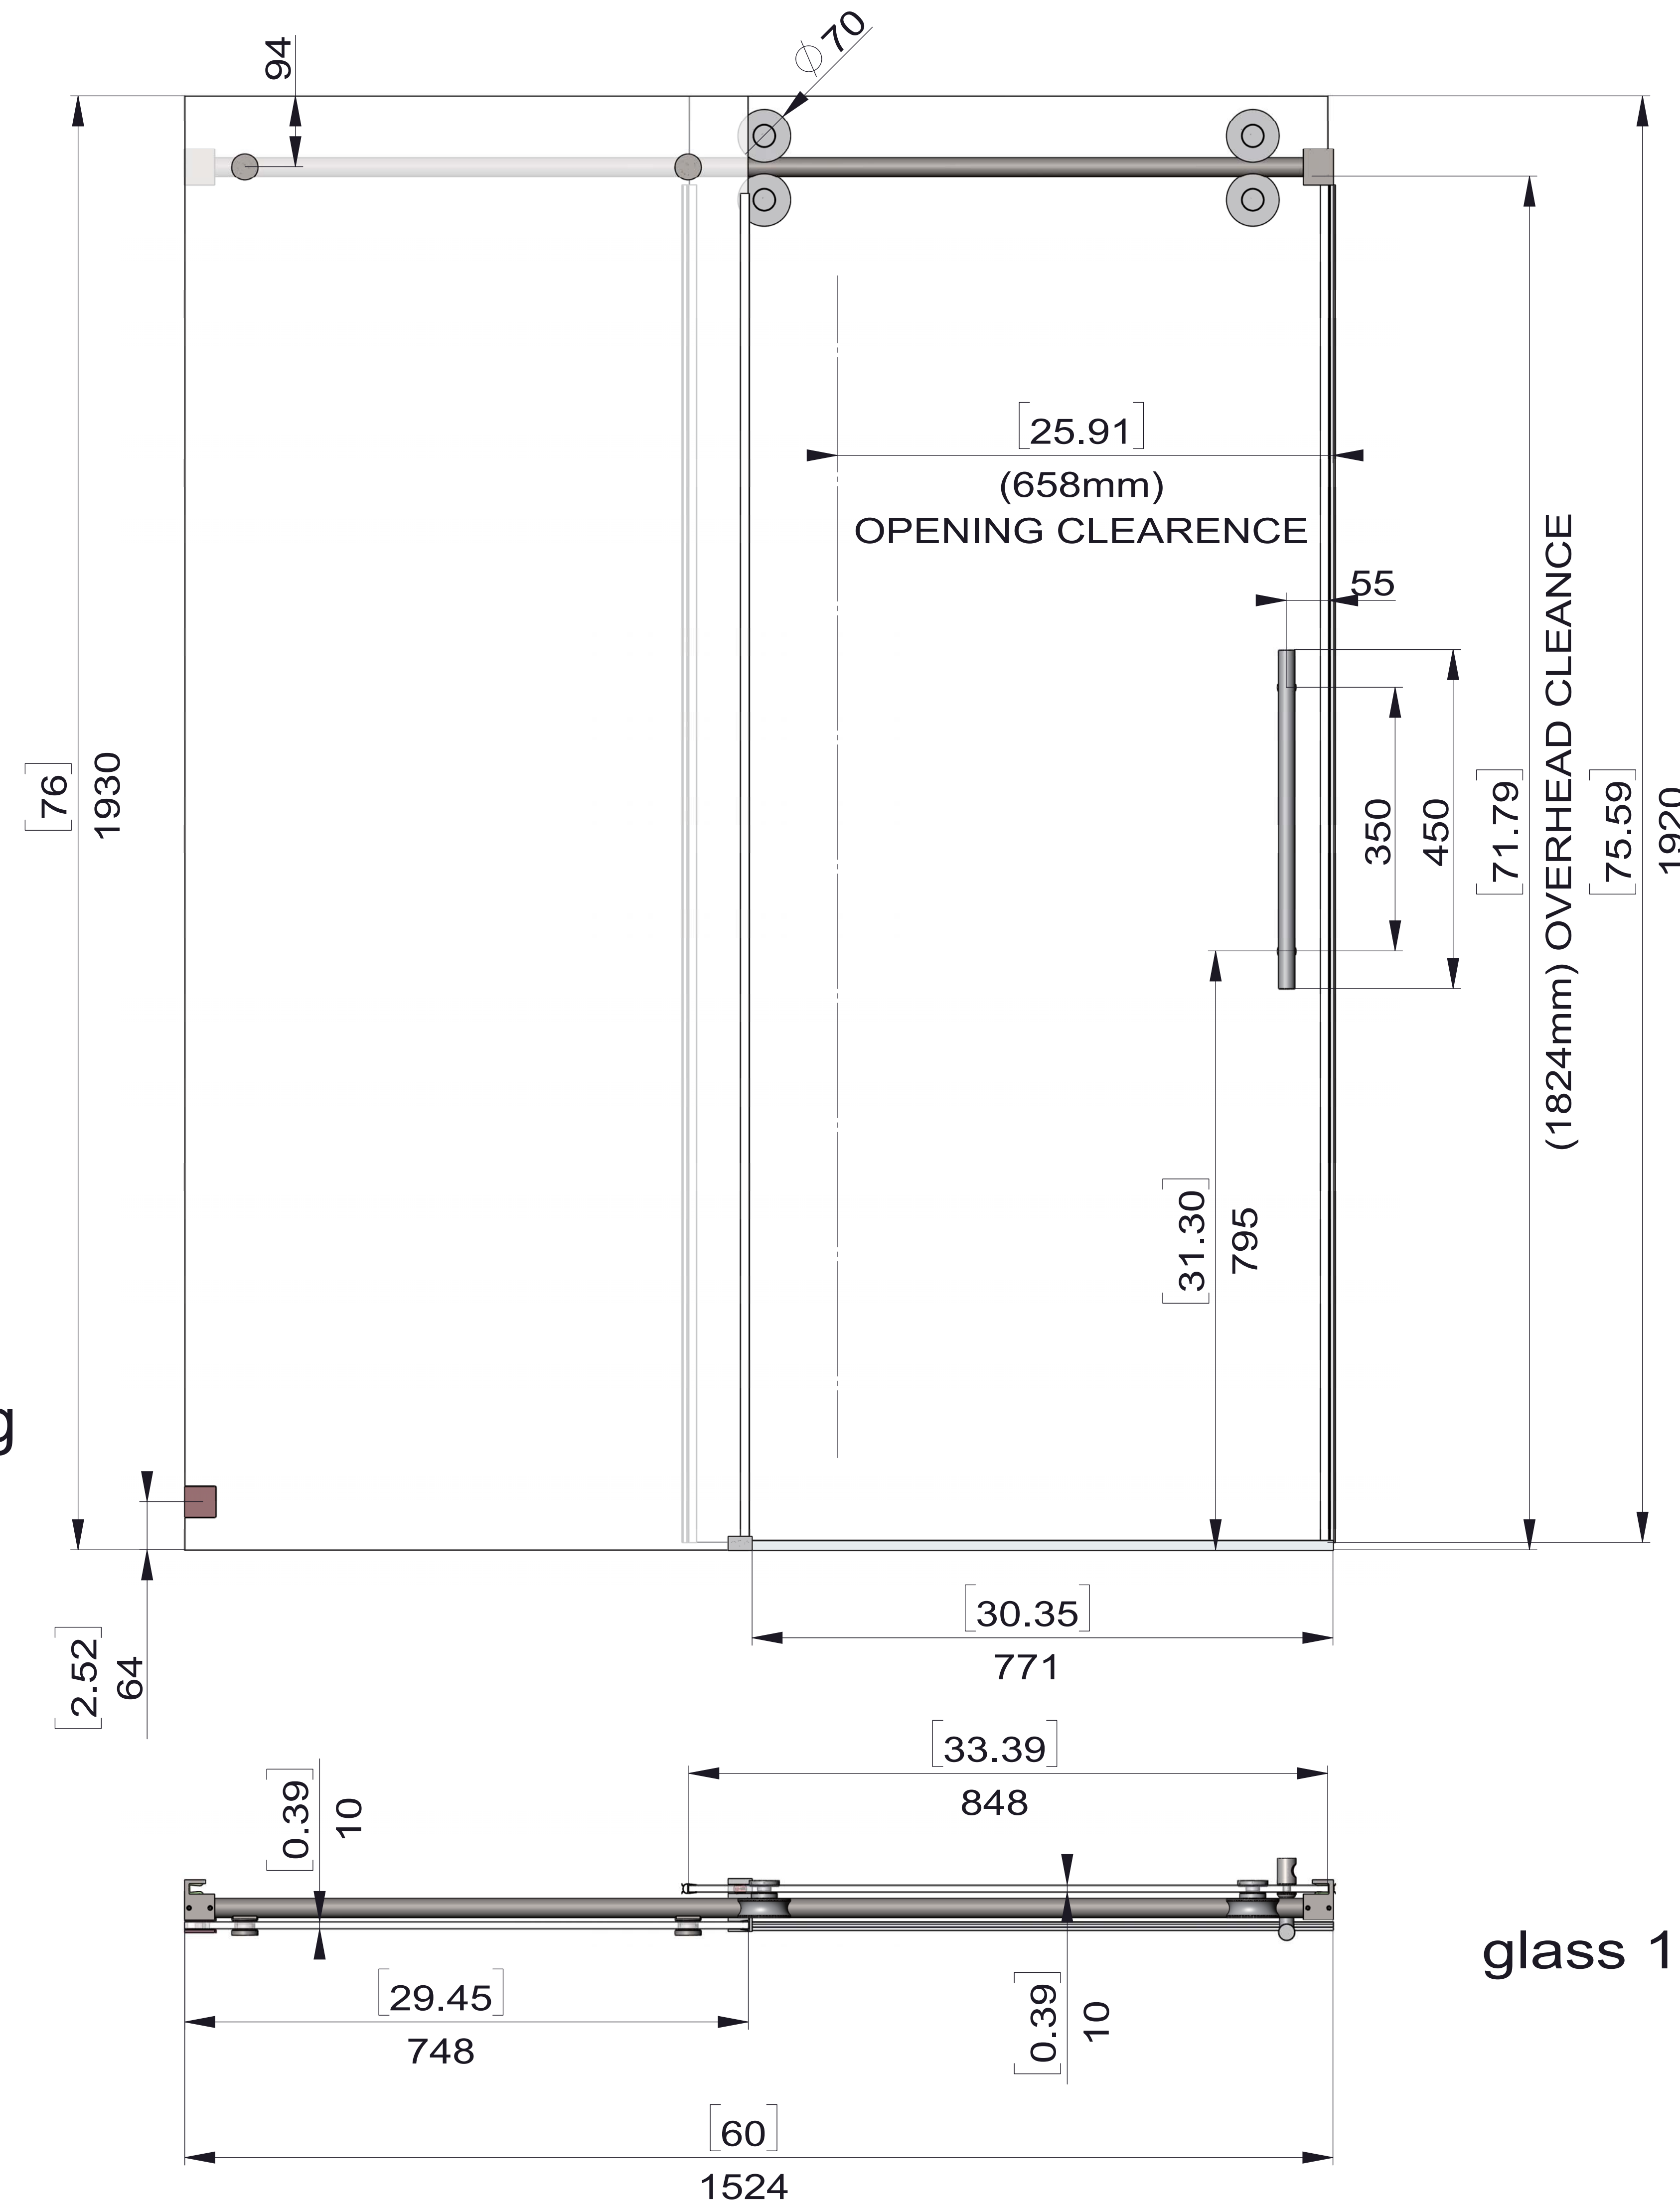

SPECIFICATIONS

Dimension(60 in. W x 76 in. H)

- ☞ Fits 56" to 60" finished opening
- ☞ Up to 4" (102mm) in width adjustment
- ☞ Custom made is available

Glass

- ☞ 3/8 in. (10mm) thick or 5/16 in.(8mm) tempered glass
- ☞ ANSI certified tempered glass

Hardware

- ☞ Metal sliding construction
- ☞ #304 stainless steel wheel with out-of-center adjustment
- ☞ Anti-splash slim aluminum threshold to prevent water spills
- ☞ #304 stainless steel handle
- ☞ Hardware finished in Chrome, Brushed, Black

Chrome

Brushed

Black

Roller

Top Rail

Guide Rail Bracket (L)

Guide Rail Bracket (R)

Wall Bracket

Anti Jumping Knob

Center Guide

Handle

Anti Splash Threshold

glass 10mm or 8mm

Handle

JP0222(60"X76")