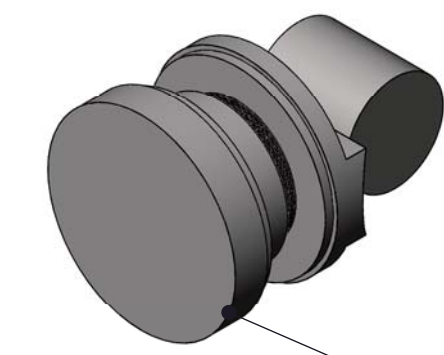

SPECIFICATIONS

Dimension(60 in. W x 76 in. H)

- ☞ Fits 56" to 60" finished opening
- ☞ Up to 4" (102mm) in width adjustment
- ☞ Custom made is available

Glass

- ☞ 3/8 in. (10mm) thick or 5/16 in.(8mm) tempered glass
- ☞ ANSI certified tempered glass

Hardware

- ☞ Metal sliding construction
- ☞ #304 stainless steel wheel with out-of-center adjustment
- ☞ Anti-splash slim aluminum threshold to prevent water spills
- ☞ #304 stainless steel handle
- ☞ Hardware finished in Chrome, Brushed, Black

Chrome

Brushed

Black

Roller

Top Rail

Guide Rail Bracket (L)

Guide Rail Bracket (R)

Wall Bracket

Anti Jumping Knob

Center Guide

Handle

Anti Splash Threshold

glass 10mm or 8mm

Handle

JP0222(60"X76")