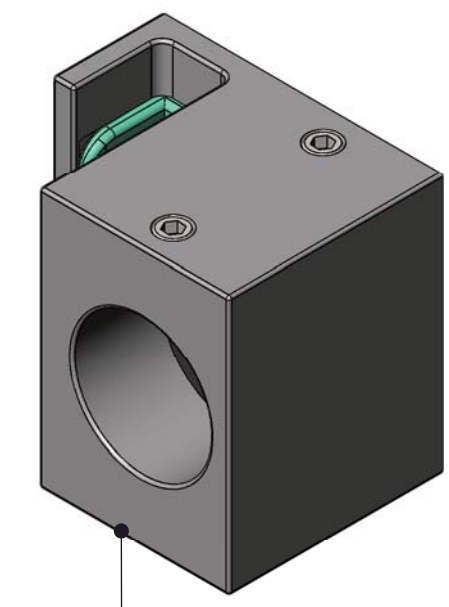

JP0222

FEATURE HIGHLIGHTS

- ☞ Large wheel $\phi 70\text{mm}$ assembly creates effortless sliding action
- ☞ Barn door style rollers crafted from S.S. provide a smooth, luxurious glide
- ☞ Vertical handle accentuates the contemporary style

SPECIFICATIONS

Dimension(60 in. W x 76 in. H)

- ☞ Fits 56" to 60" finished opening
- ☞ Up to 4" (102mm) in width adjustment
- ☞ Custom made is available

Glass

- ☞ 3/8 in. (10mm) thick or 5/16 in.(8mm) tempered glass
- ☞ ANSI certified tempered glass

Hardware

- ☞ Metal sliding construction
- ☞ #304 stainless steel wheel with out-of-center adjustment
- ☞ Anti-splash slim aluminum threshold to prevent water spills
- ☞ #304 stainless steel handle
- ☞ Hardware finished in Chrome, Brushed, Black

Chrome

Brushed

Black

Roller

Top Rail

Guide Rail Bracket (L)

Guide Rail Bracket (R)

Wall Bracket