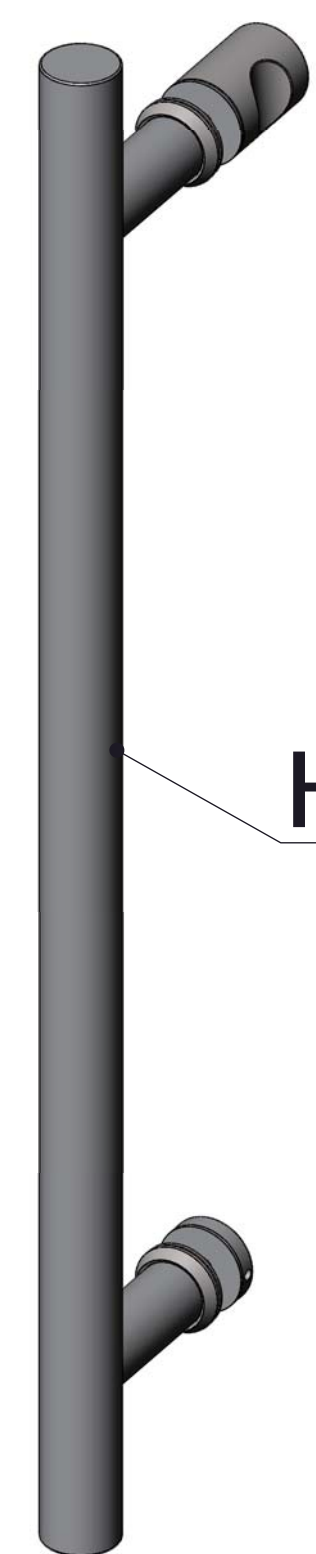

Handle

Anti Splash Threshold