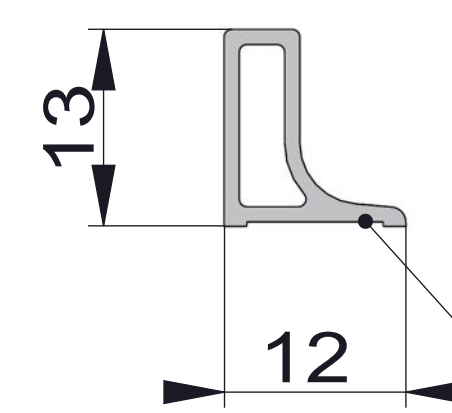

SPECIFICATIONS

Dimension(60 in. W x 76 in. H)

- ☞ Fits 56" to 60" finished opening
- ☞ Up to 4" (102mm) in width adjustment
- ☞ Custom made is available

Glass

- ☞ 3/8 in. (10mm) thick or 5/16 in.(8mm) tempered glass
- ☞ ANSI certified tempered glass

Hardware

- ☞ Metal sliding construction
- ☞ #304 stainless steel wheel with out-of-center adjustment
- ☞ Anti-splash slim aluminum threshold to prevent water spills
- ☞ #304 stainless steel handle
- ☞ Hardware finished in Chrome, Brushed, Black

Chrome

Brushed

Black

Roller

Top Rail

Guide Rail Bracket (L)

Guide Rail Bracket (R)

Wall Bracket

Anti Jumping Knob

Center Guide

Handle

Anti Splash Threshold

glass 10mm or 8mm

Handle

JP0222(60"X76")