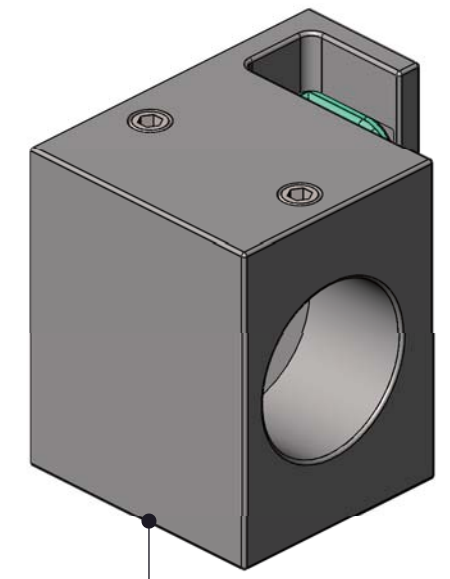

JP0222

FEATURE HIGHLIGHTS

- ☞ Large wheel $\phi 70\text{mm}$ assembly creates effortless sliding action
- ☞ Barn door style rollers crafted from S.S. provide a smooth, luxurious glide
- ☞ Vertical handle accentuates the contemporary style

SPECIFICATIONS

Dimension(60 in. W x 76 in. H)

- ☞ Fits 56" to 60" finished opening
- ☞ Up to 4" (102mm) in width adjustment
- ☞ Custom made is available

Glass

- ☞ 3/8 in. (10mm) thick or 5/16 in.(8mm) tempered glass
- ☞ ANSI certified tempered glass

Hardware

- ☞ Metal sliding construction
- ☞ #304 stainless steel wheel with out-of-center adjustment
- ☞ Anti-splash slim aluminum threshold to prevent water spills
- ☞ #304 stainless steel handle
- ☞ Hardware finished in Chrome, Brushed, Black

Chrome

Brushed

Black

Roller

Top Rail

Guide Rail Bracket (L)

Guide Rail Bracket (R)

Wall Bracket